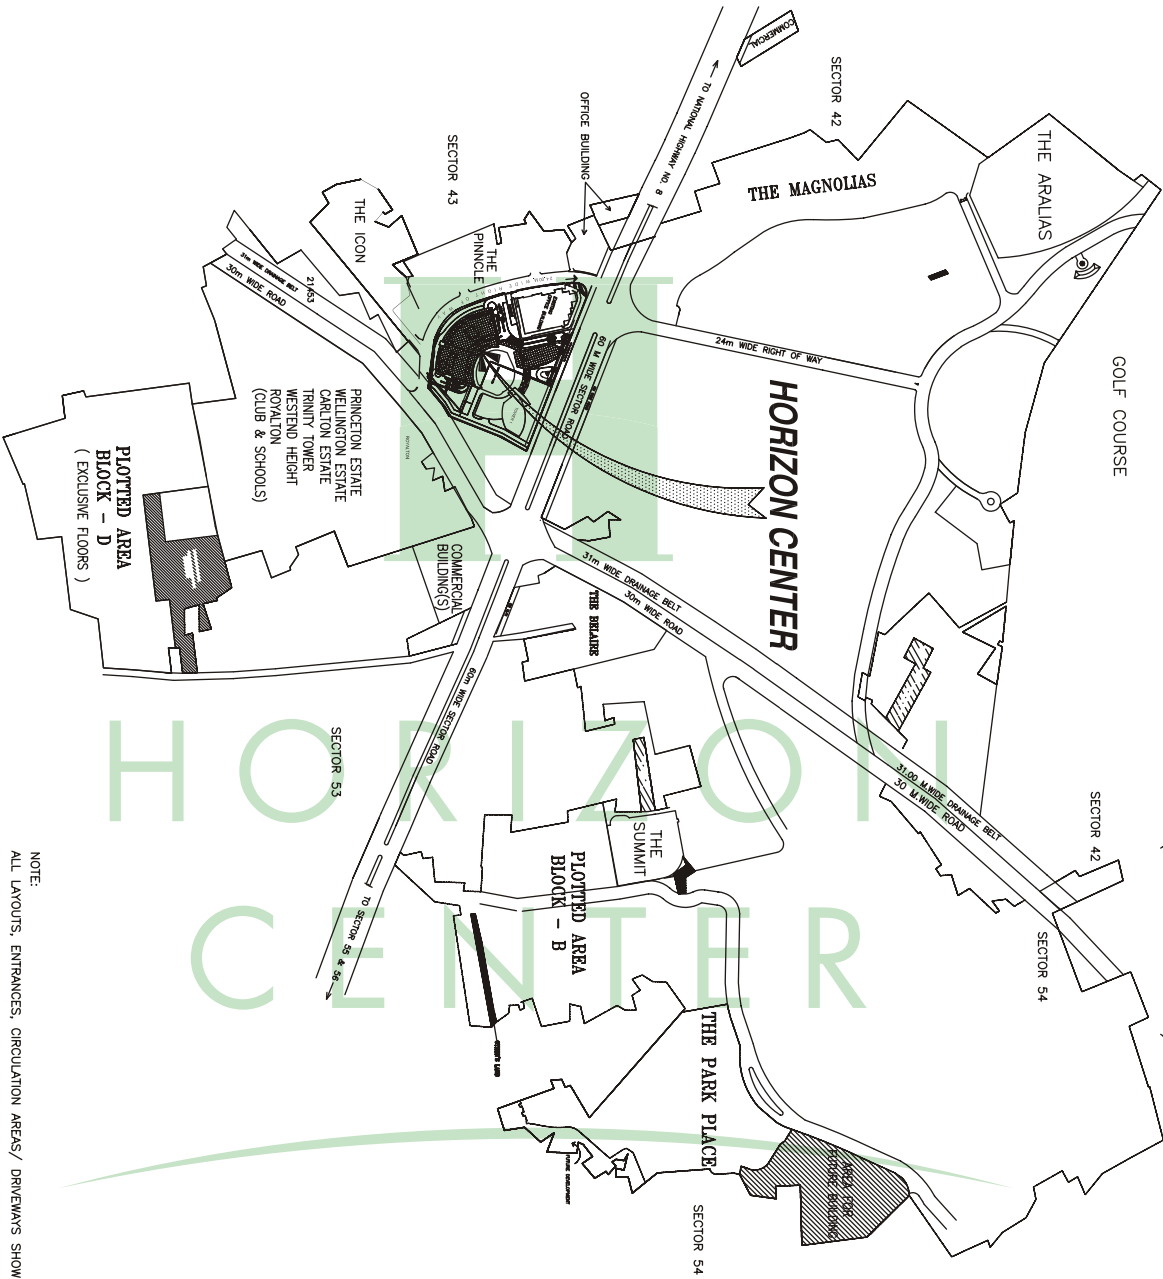

PLAN SHOWING TENTATIVE DELINEATED BOUNDARY OF HORIZON CENTER (SAID COMPLEX) IN PHASE V, DLF CITY, GURGAON

ANNEXURE-III

NOTE:
ALL LAYOUTS, ENTRANCES, CIRCULATION AREAS/ DRIVEWAYS SHOWN ARE TENTATIVE AND SUBJECT TO CHANGE

DLF LIMITED

Project

HORIZON CENTER