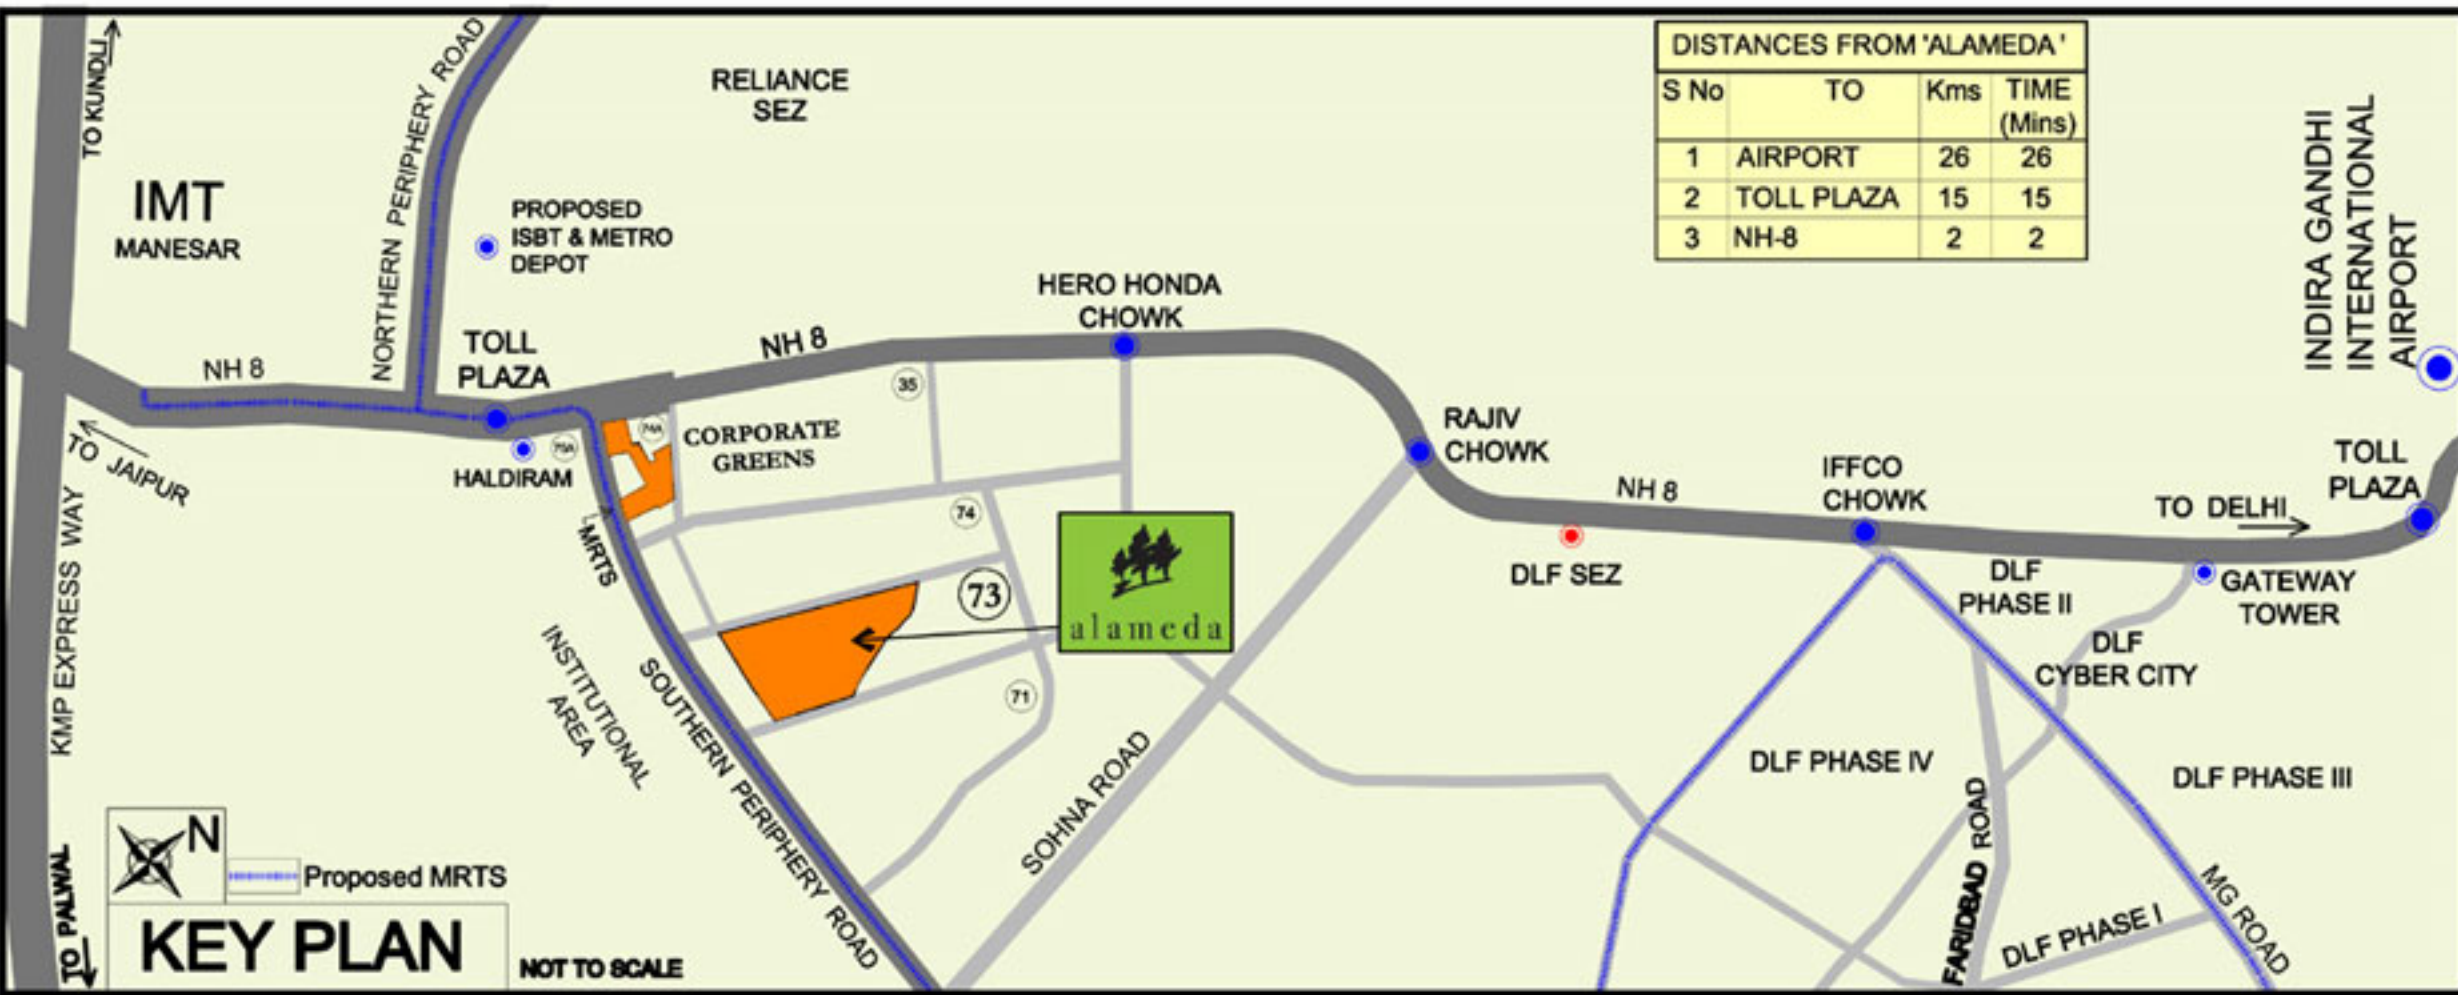

DISTANCES FROM 'ALAMEDA'			
S No	TO	Kms	TIME (Mins)
1	AIRPORT	26	26
2	TOLL PLAZA	15	15
3	NH-8	2	2

KEY PLAN

 NOT TO SCALE